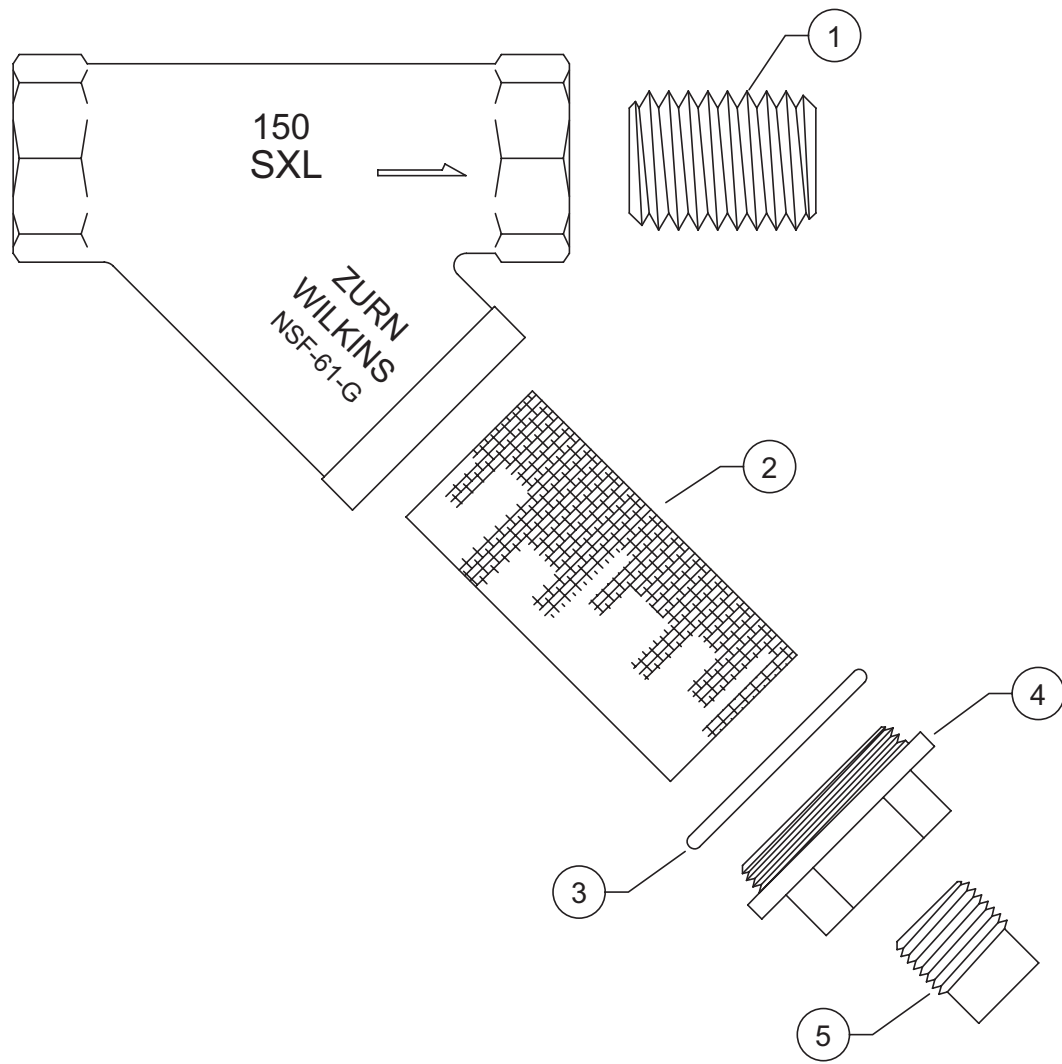

SXL SERIES

1/2", 3/4", 1", 1-1/4", 1-1/2",
2", 2-1/2", 3"

LEAD-FREE*

*This product contains a weighted average lead content less than 0.25% for wetted surfaces.

ITEM NO.	DESCRIPTION	1/2"	3/4"	1"	1-1/4"	1-1/2"	2"	2-1/2"	3"
1	NIPPLE	101-21B	102-21B	103-21B	104-21B	105-21B	106-21B	107-21B	108-21B
2	SCREEN (20MESH)	101-41S	102-41S	103-41S	104-41S	105-41S	106-41S	107-41S	108-41S
3	O-RING	119N	124N	127N	133N	142N	231N	235N	238N
4	CAP	N/A	N/A	N/A	N/A	N/A	N/A	N/A	N/A
5	PLUG (P ONLY)	101-7B	101-7B	558-7	558-7	558-7	558-7	558-7	558-7

★ REPAIR KIT ITEMS (ALL ★ ITEMS IN KIT)